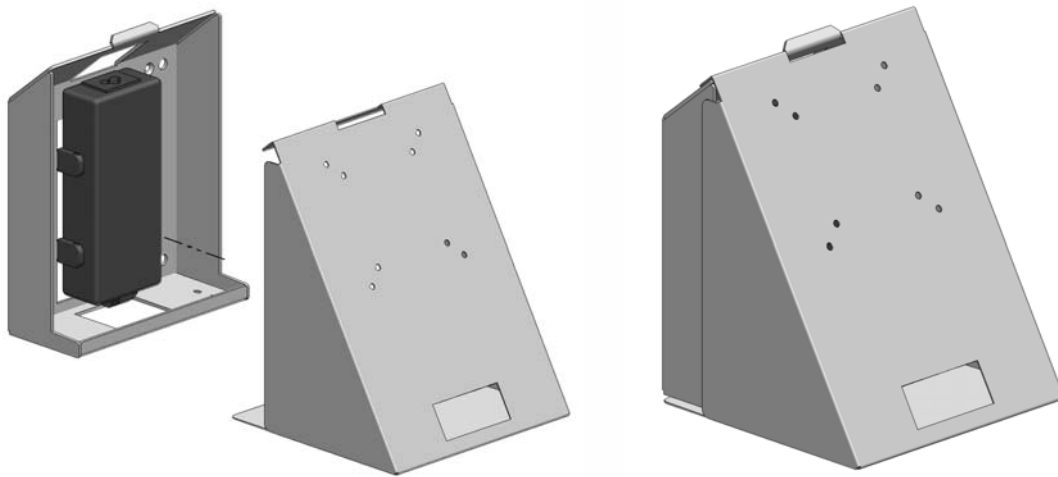

NCR695-nn

Product Specifications

NCR695 SpacePole® solution allows either the NCR EasyPoint Advantage™ to fix to a wall or to any secure vertical surface providing a 25° angle. Cables and the power pack are managed internally using a 2 part solution design, which also ensures a simple and fast installation. Ideally suited for simple product information and price verification applications.

www.spacepole.com

Technical Specifications

Power Pack Holder	√
Cable Management	Internal
Angle	25°
Footprint	180 x 187mm
Colour <nn>	05-Iron Grey
Warranty	5 Years

Configure Your Part Number - NCR695

NCR695-nn nn = Colour Code
 -05 - Iron Grey

Note: No fixings are provided on wall mounts, the installation engineer needs to ensure the right screws are used for the particular wall they are fixing to.

All SpacePole installations for the NCR EasyPoint Advantage™ ensure the Kiosk can be installed in any environment in a safe and secure manner, providing piece of mind for the investment made on the technology.