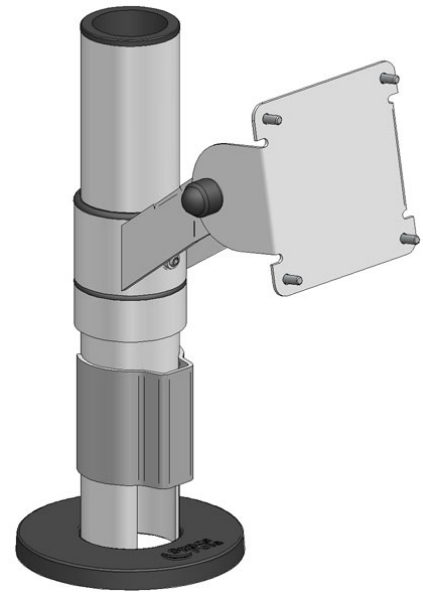

NCR072-nn

Product Specifications

NCR072 SpacePole® configuration supports the NCR RealPOS™ DynaKey, NCR RealPOS™ 5964 and 5966 Touch Screens along with the 5975 Customer Displays. The solution offers a range of flexibility including as standard tilt, rotation and cable management.

Technical Specifications

Pole Height	250mm
Cable Management	External Clip
Screen Rotation	210°
Screen Tilt (forward)	√
Screen Tilt (backward)	√
Footprint	Ø97mm
Pole Diameter	Ø44.5mm
Fasteners & Fixings	Bolt through
Colour <nn>	04 - Pearl 05 - Iron Grey
Warranty	5 Years

www.spacepole.com

Configure Your Part Number - NCR072-nn

NCR072-nn

nn = Colour Code
-04 - Pearl
-05 - Iron Grey

Notes:

- The NCR072 is to be installed on top of the counter using a spreader plate to sandwich the counter top, all Fixings are provided.
- This mounting solution has been designed for the NCR RealPOS™ DynaKey, NCR RealPOS™ 5964 and 5966 Touch Screens.